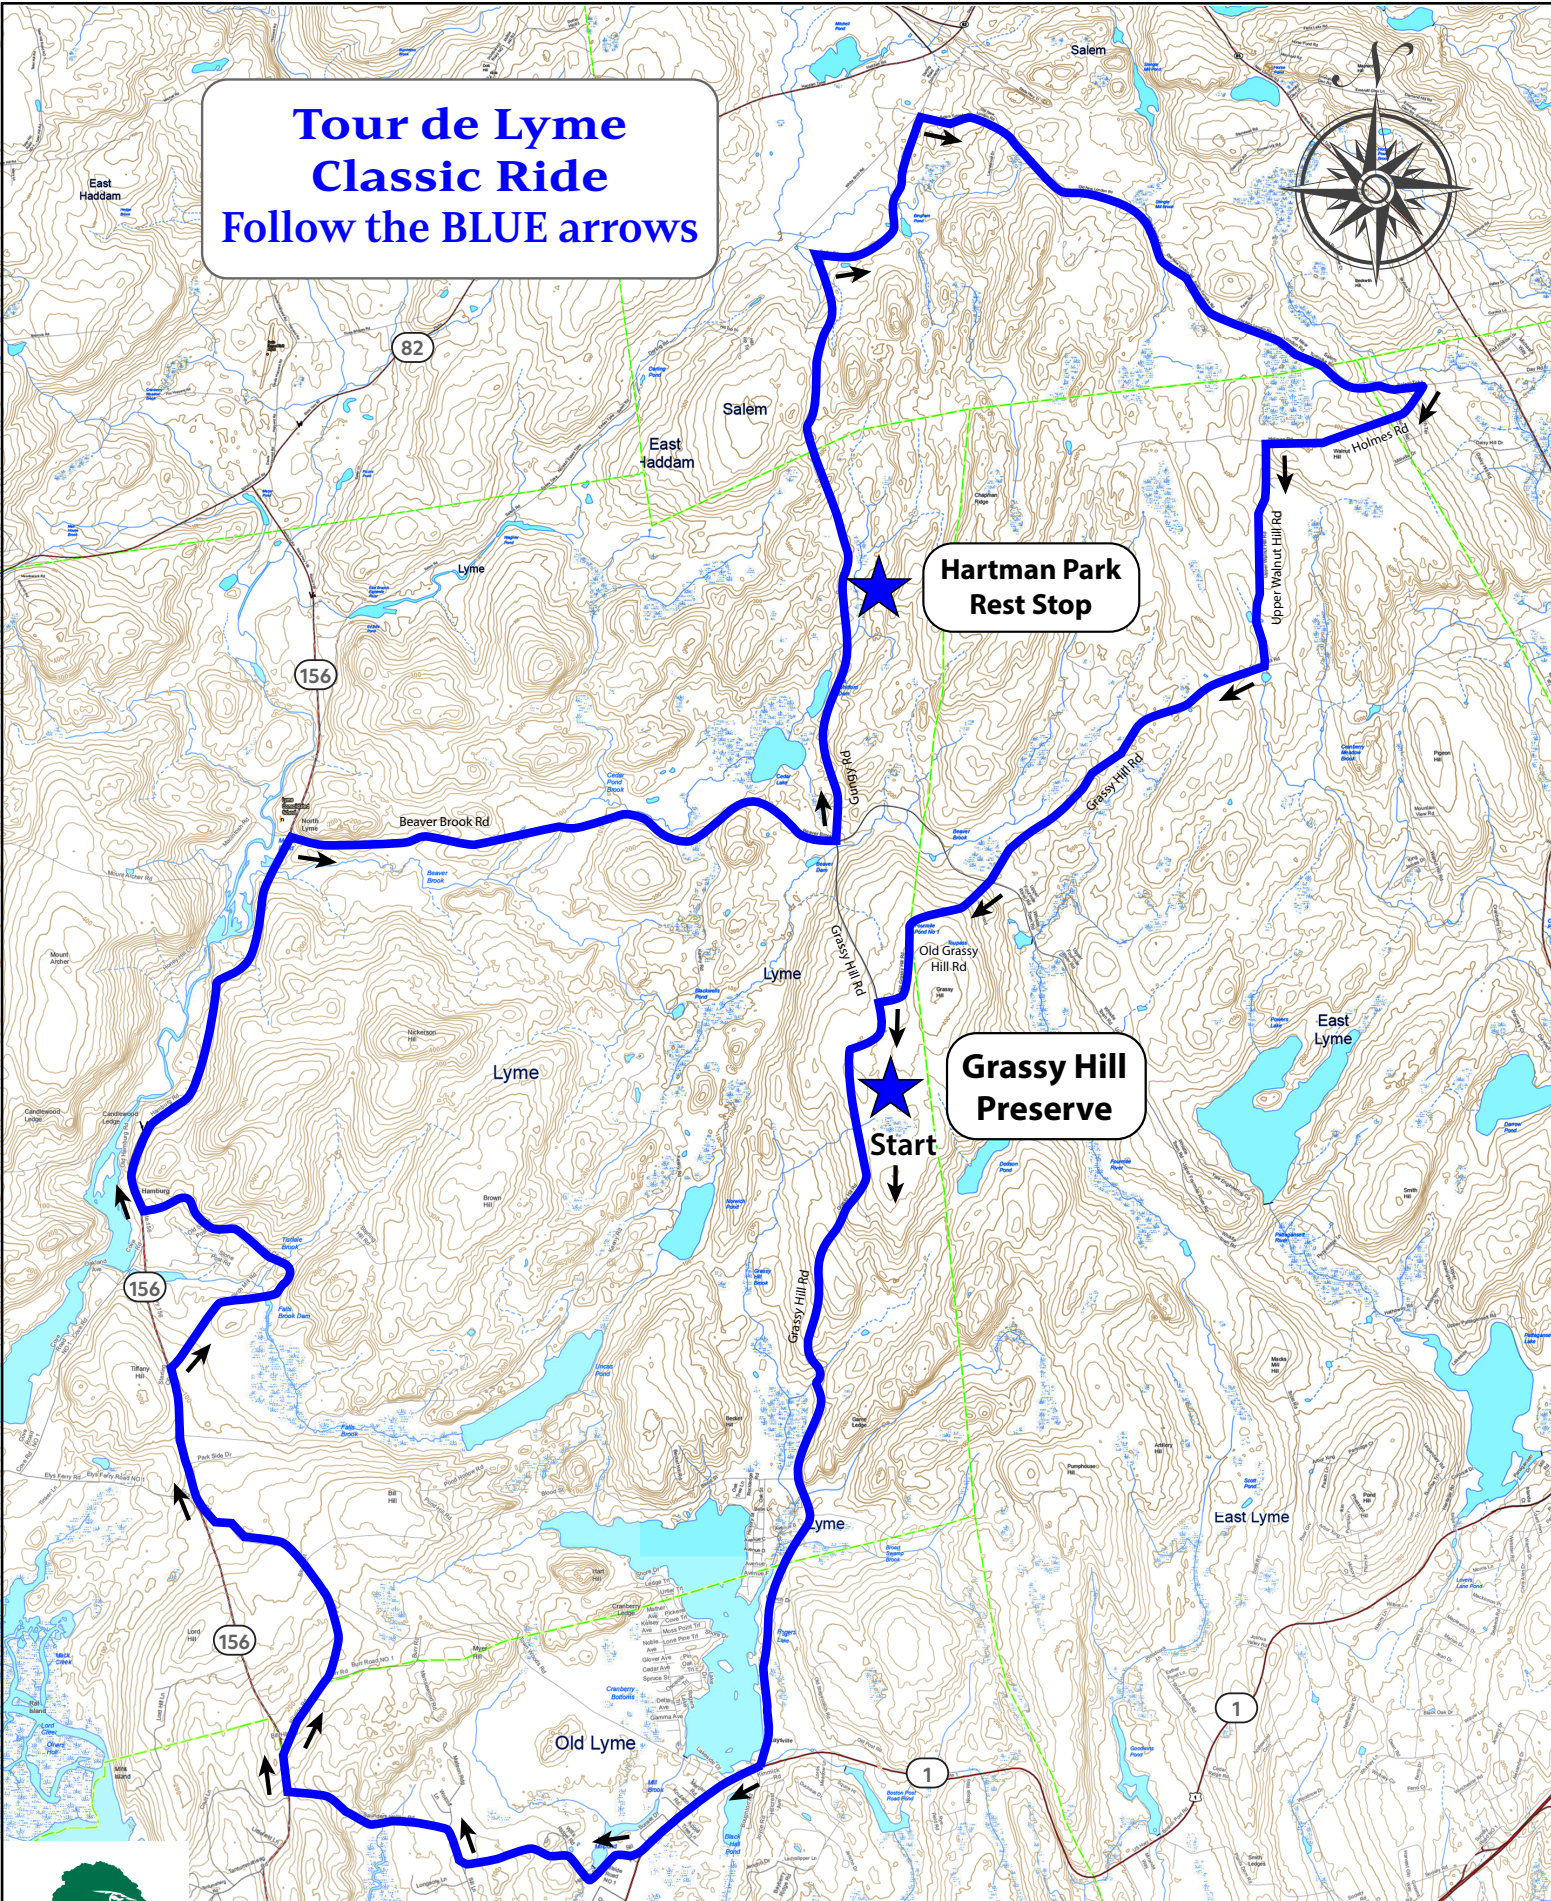

**Tour de Lyme
Classic Ride
Follow the BLUE arrows**

**Hartman Park
Rest Stop**

**Grassy Hill
Preserve**

Start

Lyme Land Trust

→ Indicates turn and/or road name change
Topo contour 20'

For general reference only 02/01/26

Map sources: CLEAR CT DEEP